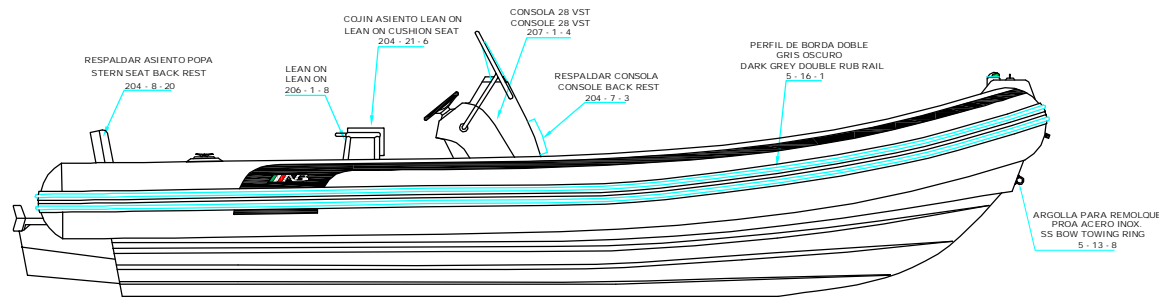

PLANT VIEW
VISTA SUPERIOR

AFT VIEW
VISTA TRASERA

LONGITUDINAL PROFILE
VISTA LATERAL

FORE VIEW
VISTA FRONTAL

NOTA: FAVOR INDICAR COLOR DEL BOTE AL ORDENAR / NOTE: MUST INDICATE BOAT COLOR WHEN ORDERING