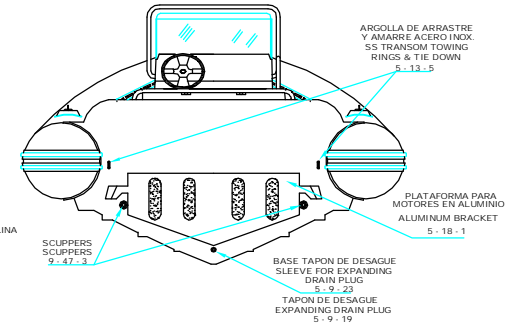

PLANT VIEW
VISTA SUPERIOR

AFT VIEW
VISTA TRASERA

LONGITUDINAL PROFILE
VISTA LATERAL

FORE VIEW
VISTA FRONTAL

NOTA: FAVOR INDICAR COLOR DEL BOTE AL ORDENAR / NOTE: MUST INDICATE BOAT COLOR WHEN ORDERING