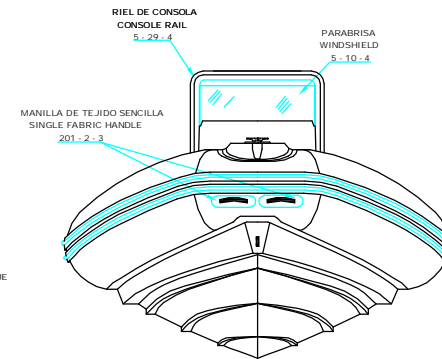

PLANT VIEW
VISTA SUPERIOR

AFT VIEW
VISTA TRASERA

LONGITUDINAL PROFILE
VISTA LATERAL

FORE VIEW
VISTA FRONTAL

NOTA: FAVOR INDICAR COLOR DEL BOTE AL ORDENAR / NOTE: MUST INDICATE BOAT COLOR WHEN ORDERING